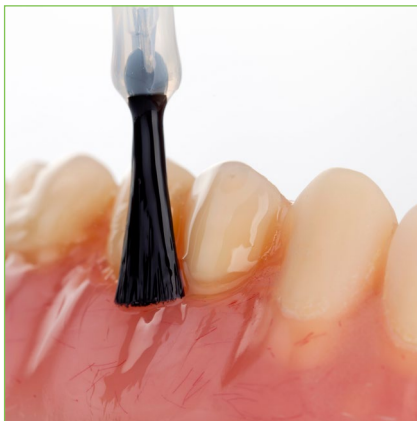

- ✓ Immediate self-curing for results within seconds
- ✓ Personalized, precision color matching
- ✓ Powerful properties bond and cure to all dental resins

TOP NATUR GLAZE

BRUSH-ON THE NATURAL LOOK

Self-curing, innovative clear acrylic liquid that seals and shines all denture, crown&bridge restorations for a natural look and feel.

- ✓ Precision results, beautiful and aesthetic restorations
- ✓ Ideal for all dental acrylic, composite and PMMA materials
- ✓ Fully transparent, no additional polishing required

DSTVIToplast

NEWEST TRAY MATERIAL

This innovative thermoplastic material enables to create highly comfortable and natural looking partials.

- ✓ Enables a more perfect fit
- ✓ Easily repaired and relined by conventional acrylic
- ✓ luxury comfort, durability and moderate flexibility

Top Air Opaque

SUCCESSFULLY BLOCK THE DARK METAL HUE

Top Air Opaque – Self-cure ready to use, perfectly covers the metal surface in a very thin coat. Compatible with all acrylic and composite materials.